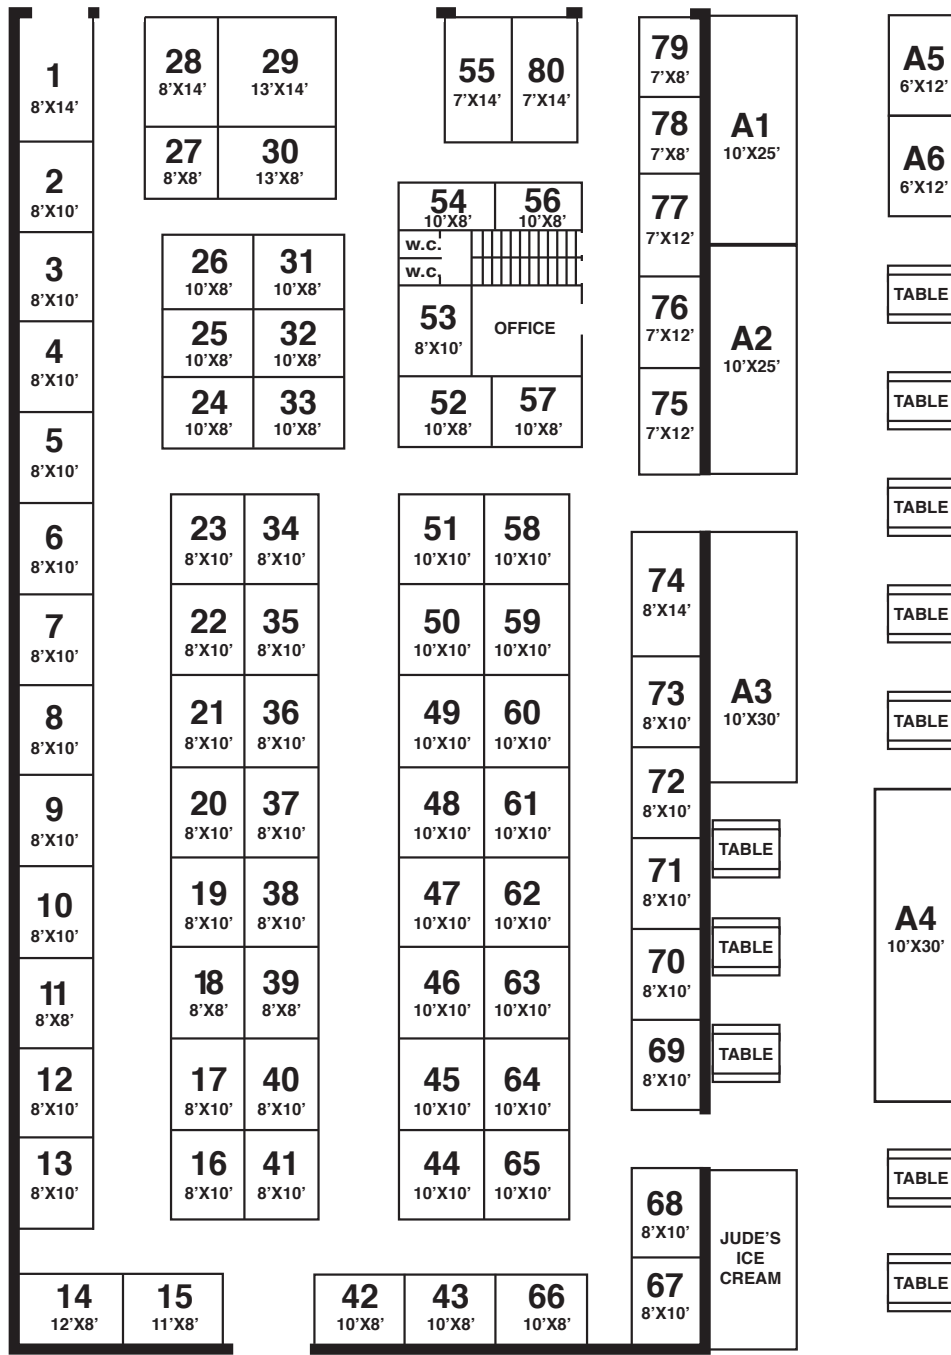

PRIME RALLY RENTALS

T: (616) 866-6461 T: (877) 539-0796 F: (616) 866-9094 E: DENNY@CYCLETHREADS.COM

VENDOR SPACES FOR RENT IN MR. AL'S BUILDING 1219 MAIN STREET STURGIS, SD

MAIN STREET

ALLEY